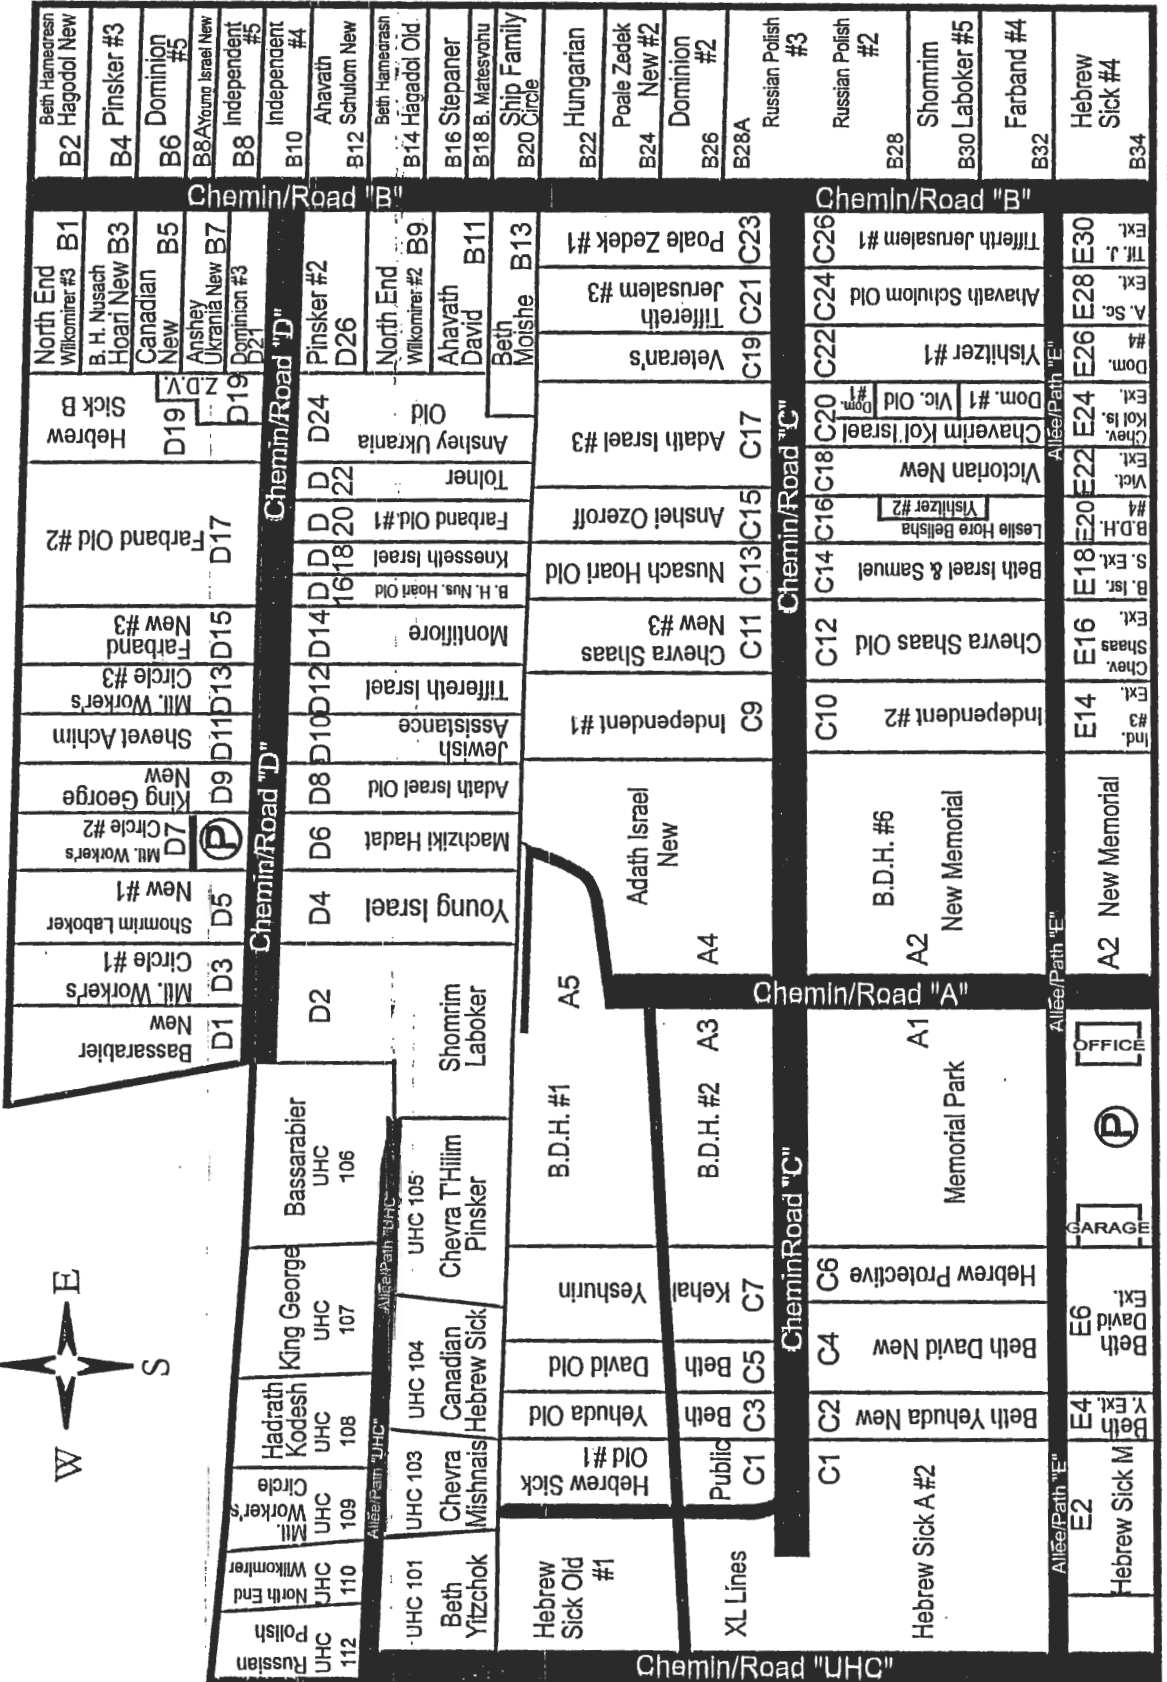

CIMETIÈRE BARON DE HIRSCH INC.

BARON DE HIRSCH CEMETERY INC.

Ville Mount-Royal  
Town of Mount-Royal

Ave. Kindersley

Kindersley Ave.

Bus Stop #124  
Kindersley  
&  
De La Savane

Gate #1

Gate #2

Gate #3

Gate #4

De La Savane St.

Rue De La Savane

Gate #5

Rue Mountain Sights

Decarie

De Sorel

A - To  
Metro De La Savane  
Bus Stop #17

Mountain Sights St.